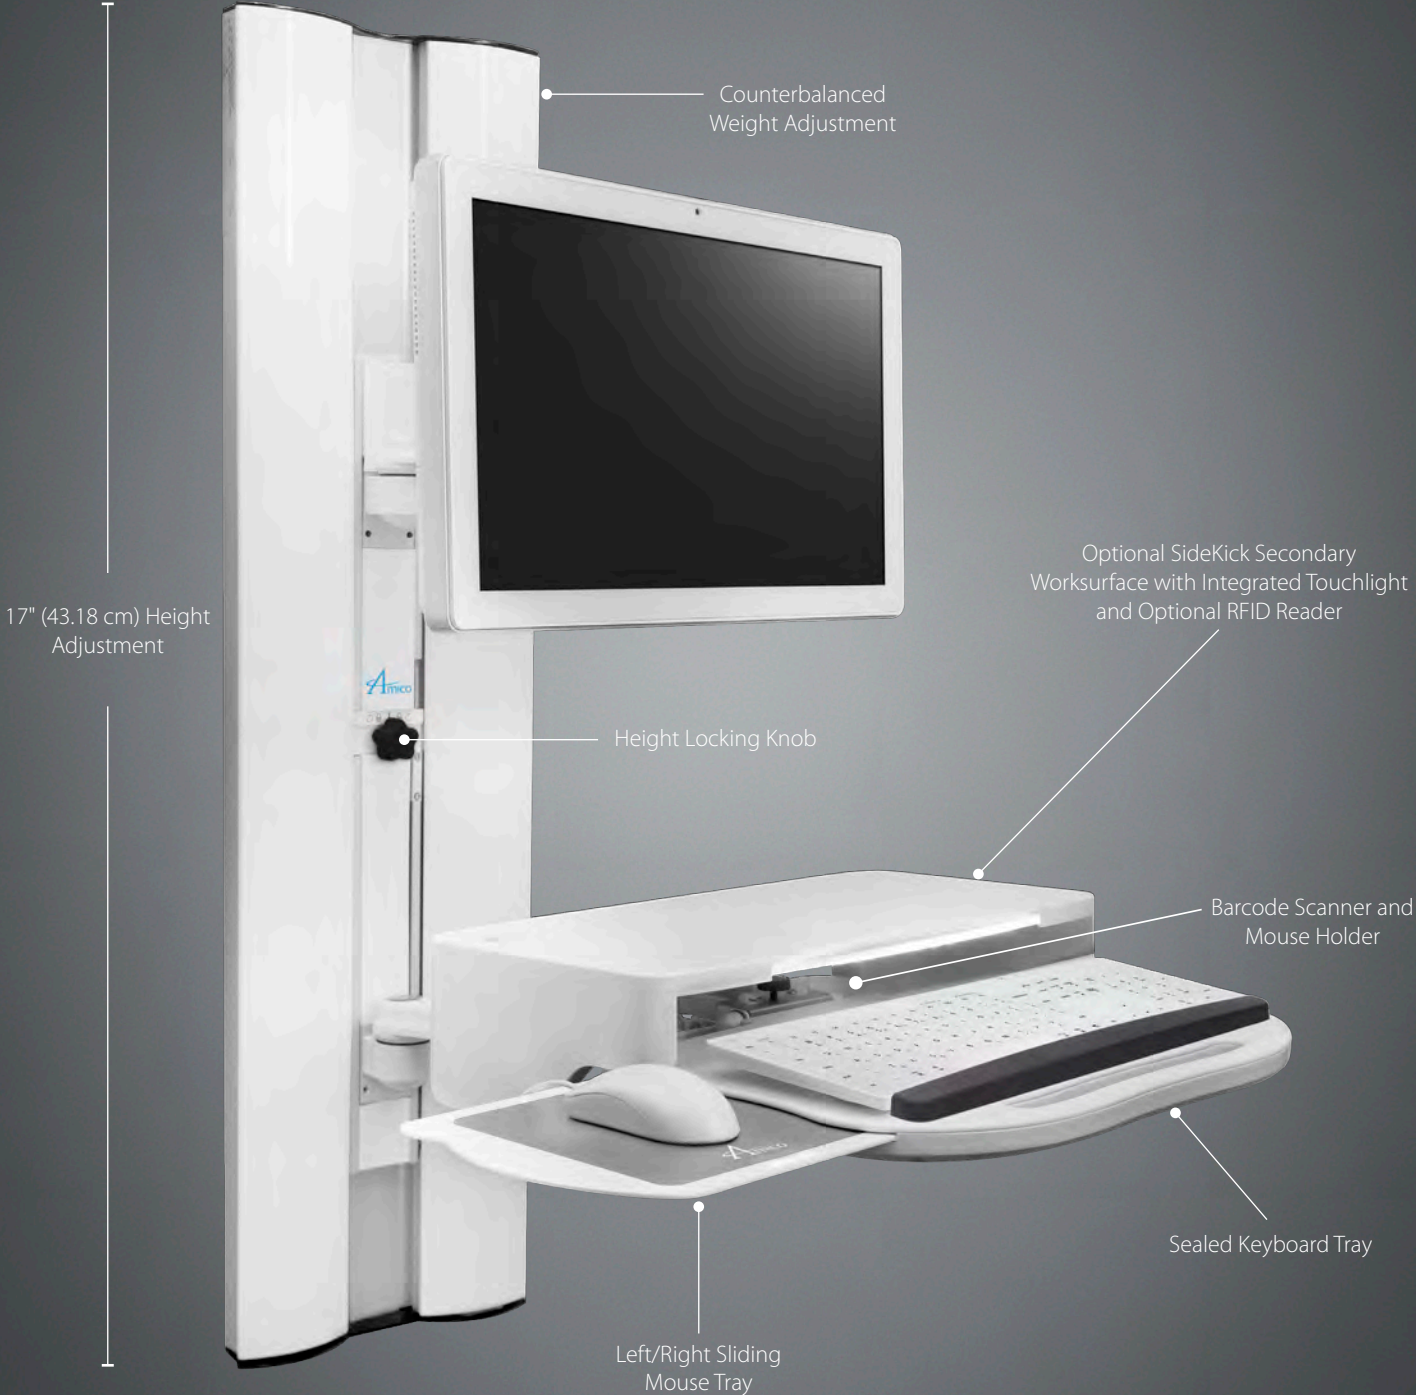

Condor

Adjustable Height Channel Workstation

Anatomy of the Condor

Condor Models

Ultra Flush

Flush with SideKick

With SideKick and Extensions
9" (22.9 cm) - 24" (61 cm) available

SideKick Secondary Worksurface

Add optional RFID Integration for secure access to your workstation

Flip up your SideKick Secondary Worksurface for quick access to storage and magnetic whiteboard

Condor Lite available with fixed height