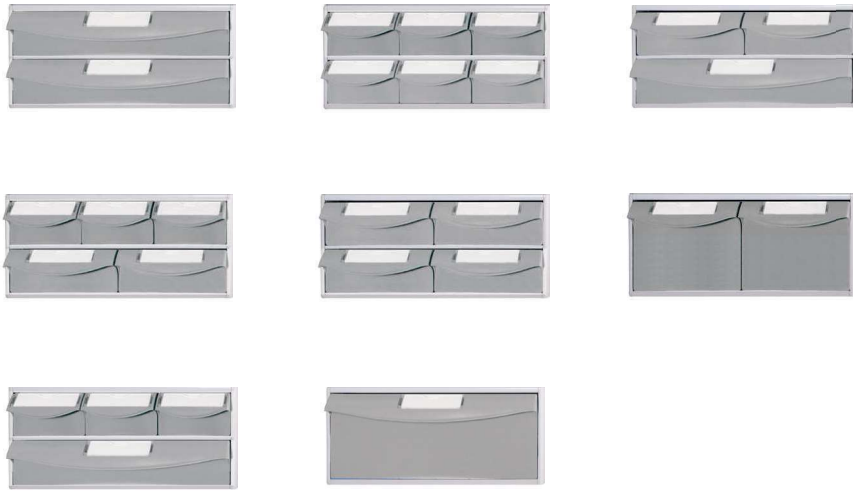

Standard Bin System

Standard Bin Configurations

Configure the Trio workstation with standard drawer and bin options in your choice of electronic locking or non-locking to meet specific workflow, storage and security needs. Available in gray or blue.

Preconfigured Bin Modules

Standard Bin Dimensions